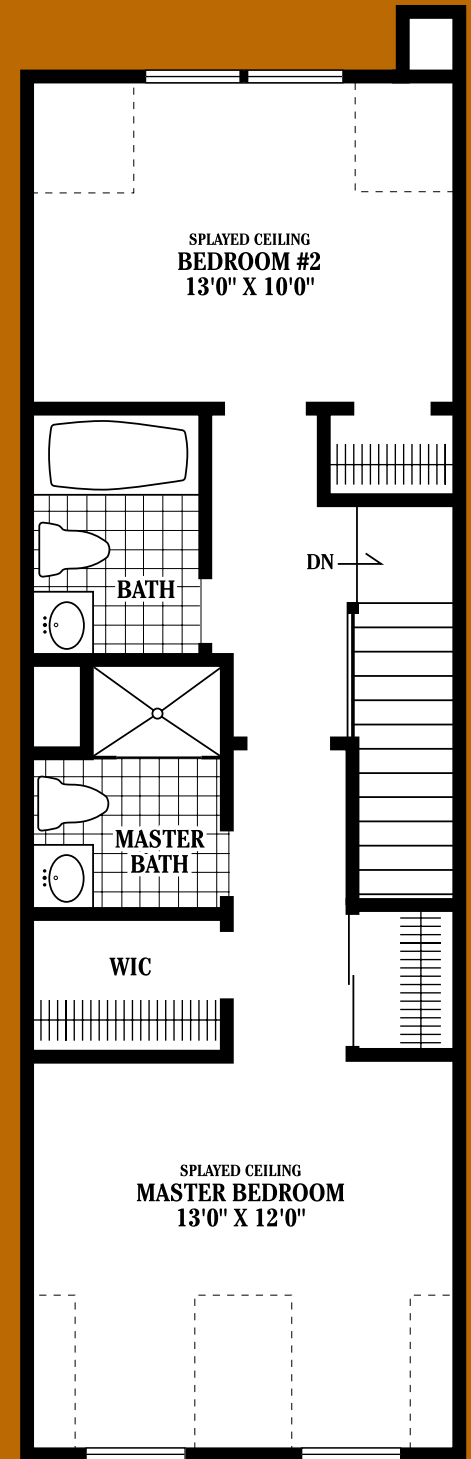

Chatham Square at Bayshore offers luxury, convenience and value, all in one of Long Island's finest rental communities.

FEATURES

- Eat-In Kitchen
- Washer/Dryer
- Walk-In Closets
- Master Bedroom
- 2nd Bedroom
- Central Air
- Living Room
- Dining Area
- Private Entry
- Wall-to-Wall Carpeting
- One Car Garage
- Storage Space

Bay windows on selected units only
 All dimensions approximate
 Layout may be reversed

A GROUND FLOOR

A FIRST FLOOR

A SECOND FLOOR

B
GROUND FLOOR

On end units only

B
FIRST FLOOR

On selected units only