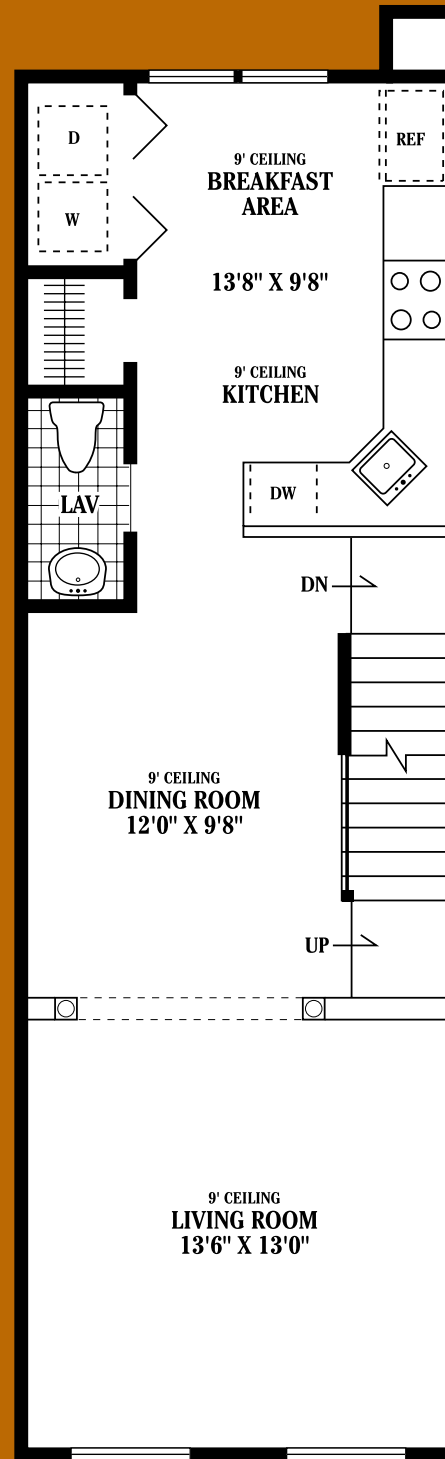

Chatham Square at Bayshore offers luxury, convenience and value, all in one of Long Island's finest rental communities.

FEATURES

- Eat-In Kitchen
- Washer/Dryer
- Walk-In Closets
- Master Bedroom
- 2nd Bedroom
- Central Air
- Living Room
- Dining Area
- Private Entry
- Wall-to-Wall Carpeting
- One Car Garage
- Storage Space

Bay windows on selected units only
 All dimensions approximate
 Layout may be reversed

A GROUND FLOOR

A FIRST FLOOR

A SECOND FLOOR

B
GROUND FLOOR

On end units only

B
FIRST FLOOR

On selected units only