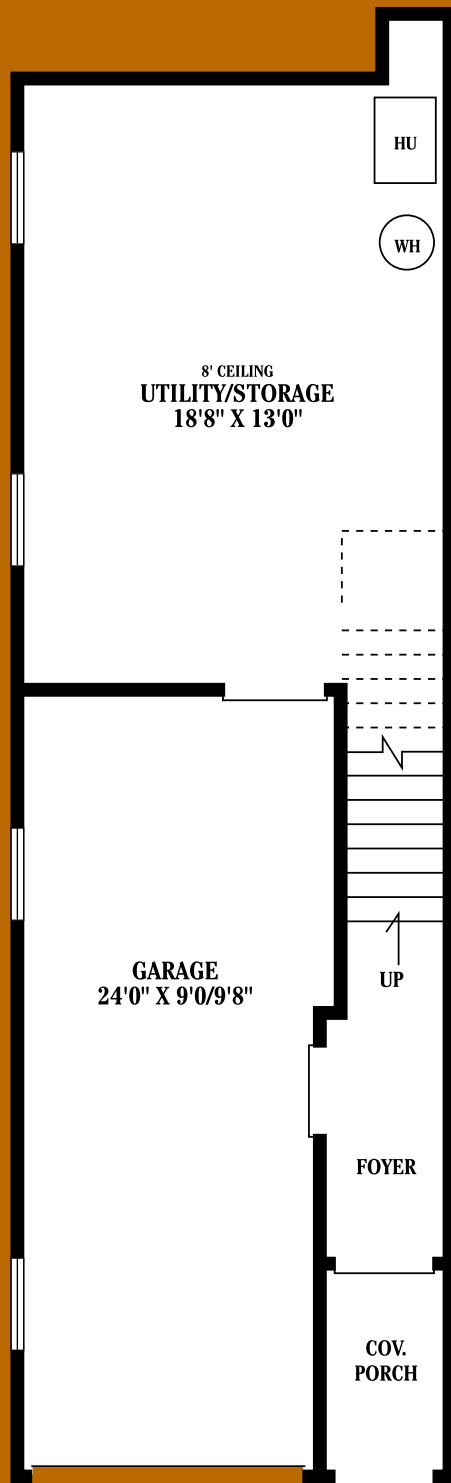

Bay windows on selected units only
 All dimensions approximate
 Layout may be reversed

A GROUND FLOOR

A FIRST FLOOR

A SECOND FLOOR

B
GROUND FLOOR

On end units only

B
FIRST FLOOR

On selected units only

B
SECOND FLOOR

Directions: Sunrise highway to Brentwood Road. Go South on Brentwood Road to Union Blvd. Go East on Union Blvd to the corner of Union and Saxon Ave. Chatham Square is on the left.

**Main Rental Office:
631-666-4040**